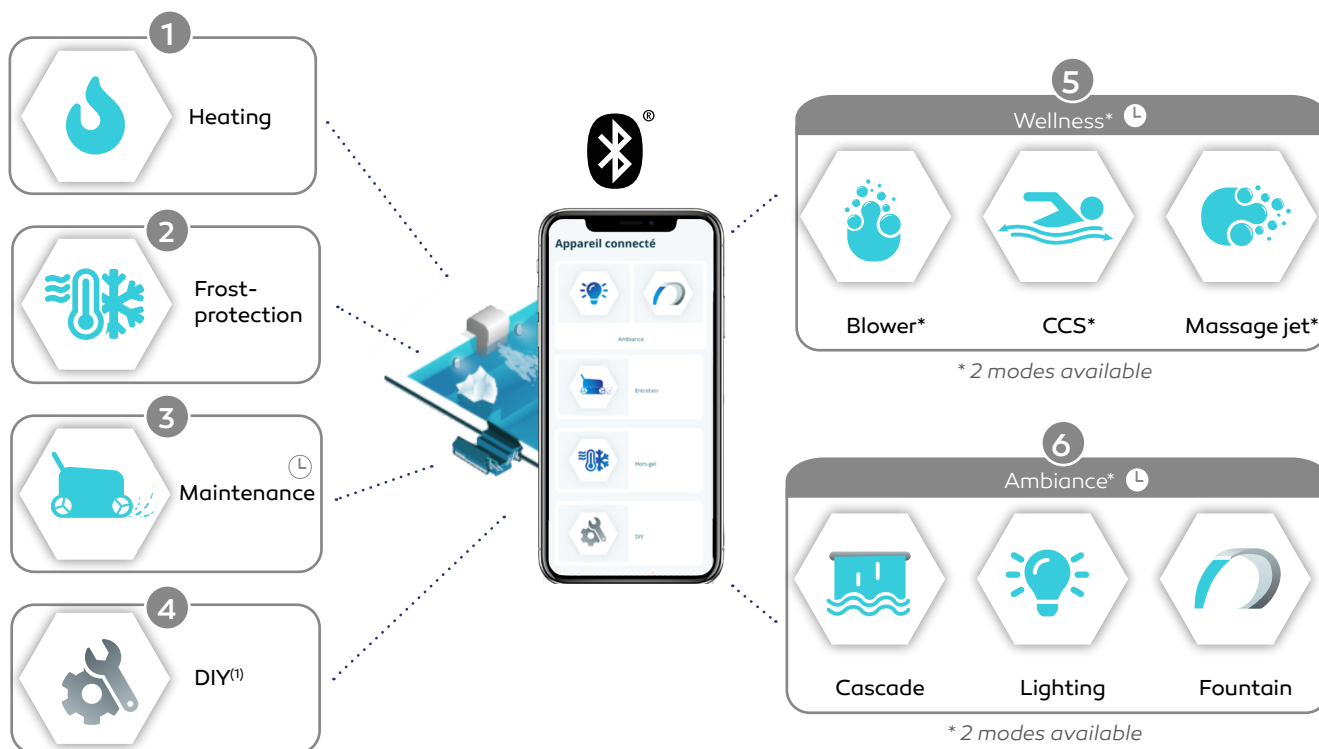

Blueswim PILOT

A UNIVERSAL REMOTE CONTROL FOR ALL POOLS

FEATURES

- Option to select various pool modes (Wellness, Ambiance)
- Can be used to upgrade an electric box being refurbished or to complement the features provided by the **Blueswim EO**

6 OPTIONS AVAILABLE:
10 modes available

Clock or timer can be programmed on a daily or weekly basis

⁽¹⁾ Customizable modes to be set alongside the 9 other modes

2 OPTIONS AVAILABLE

CODE	DESIGNATION
BLUE-PIL	Blueswim Pilot module to be installed on an electrical box
BLUE-PIL-LOC	Blueswim Pilot control unit to be installed in the plant room